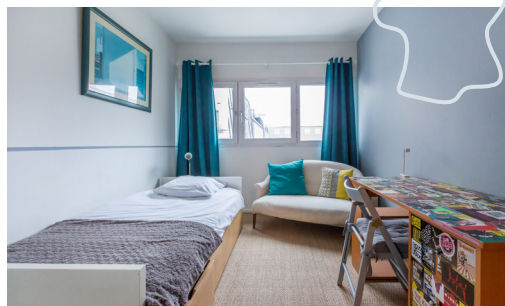

A GOOD START FOR YOUR STUDY ABROAD

- A host family will be found for you before your arrival
- No administrative process
- No security deposit, no guarantor